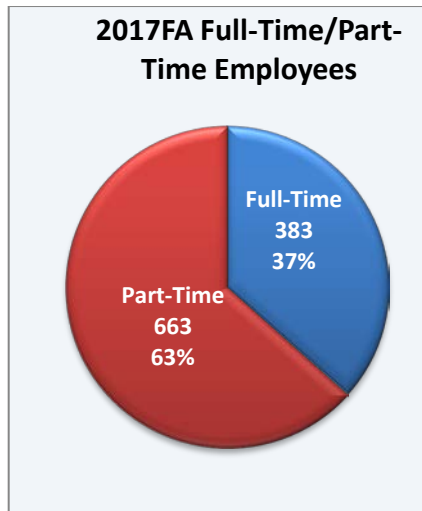

# Brookhaven College Employees

## All Employees

Employee Type	White	Black	Hispanic/Latino	Asian	Intern'l	Native American/Alaskan	Unknown	Hawaiian/Pacific Islander	Total
<b>FEMALE</b>									
Full-Time Administrators	8	3	1	1	0	0	0	0	13
Full-Time Faculty	41	12	6	4	1	0	1	0	65
Adjunct Faculty	162	32	25	27	6	1	4	1	258
Full-Time PSS	62	31	32	10	0	0	0	0	135
Part-Time PSS	58	19	34	8	6	1	1	0	127
<b>MALE</b>									
Full-Time Administrators	10	2	2	0	0	0	1	0	15
Full-Time Faculty	44	6	7	2	0	1	2	0	62
Adjunct Faculty	147	19	18	15	3	1	0	0	203
Full-Time PSS	54	8	17	8	0	1	5	0	93
Part-Time PSS	32	10	21	6	5	0	1	0	75